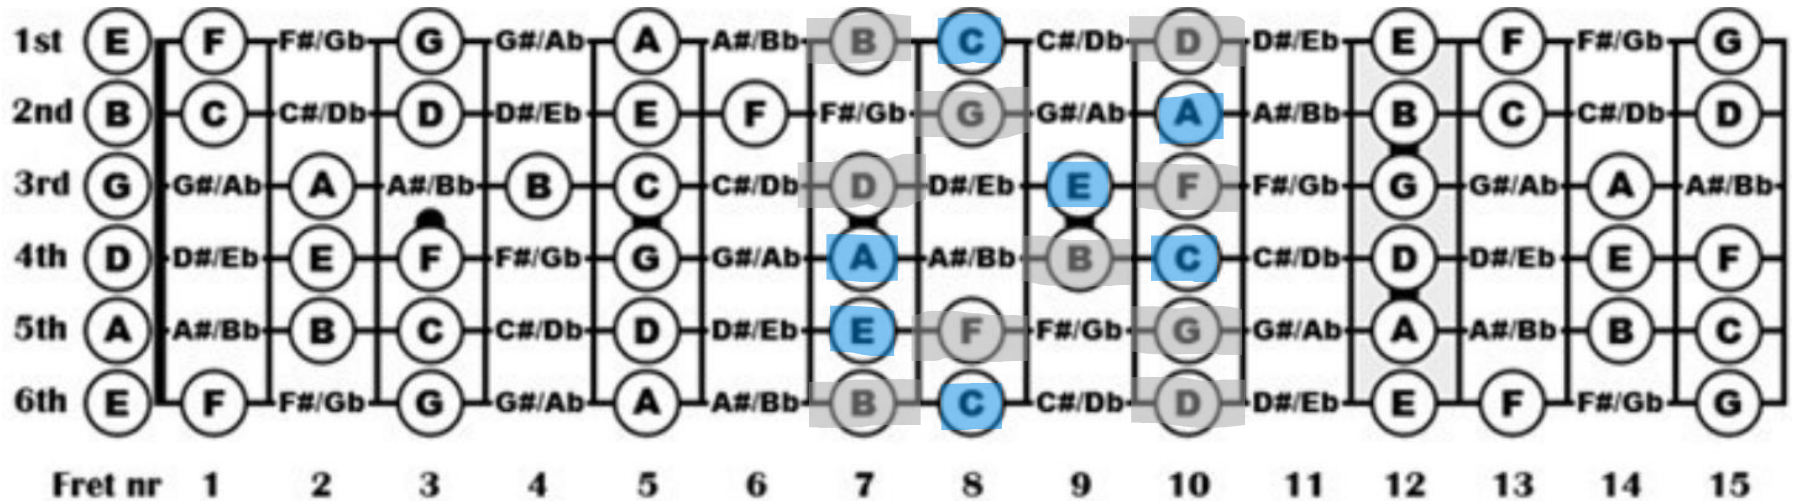

Notes in the Chord: Colors
Passing Tones: Grey

Notes in the Chord are SAFE ZONES
Notes in Grey are STEPPING STONES

Am