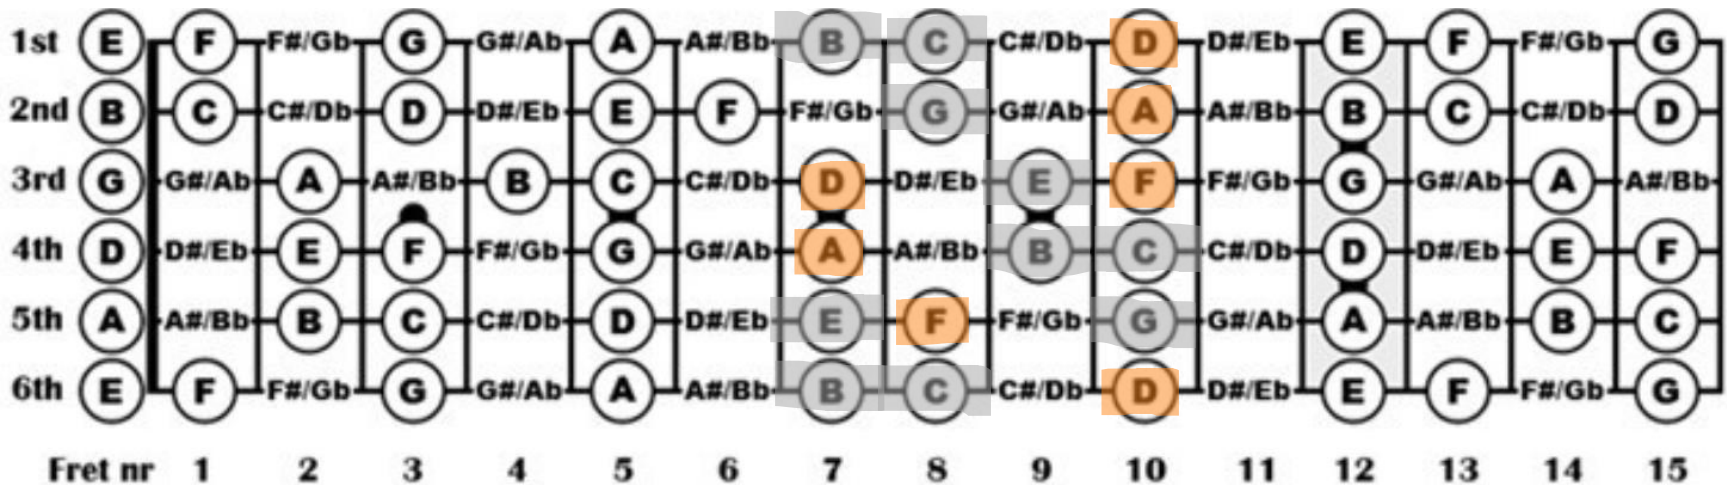

# Soloing in C Major: C - Am - Dm - G7

Notes in the Chord: **Colors**

Passing Tones: **Grey**

Notes in the Chord are **SAFE ZONES**

Notes in Grey are **STEPPING STONES**

## Dm

Notes in the Chord: Colors  
 Passing Tones: Grey

Notes in the Chord are SAFE ZONES  
 Notes in Grey are STEPPING STONES