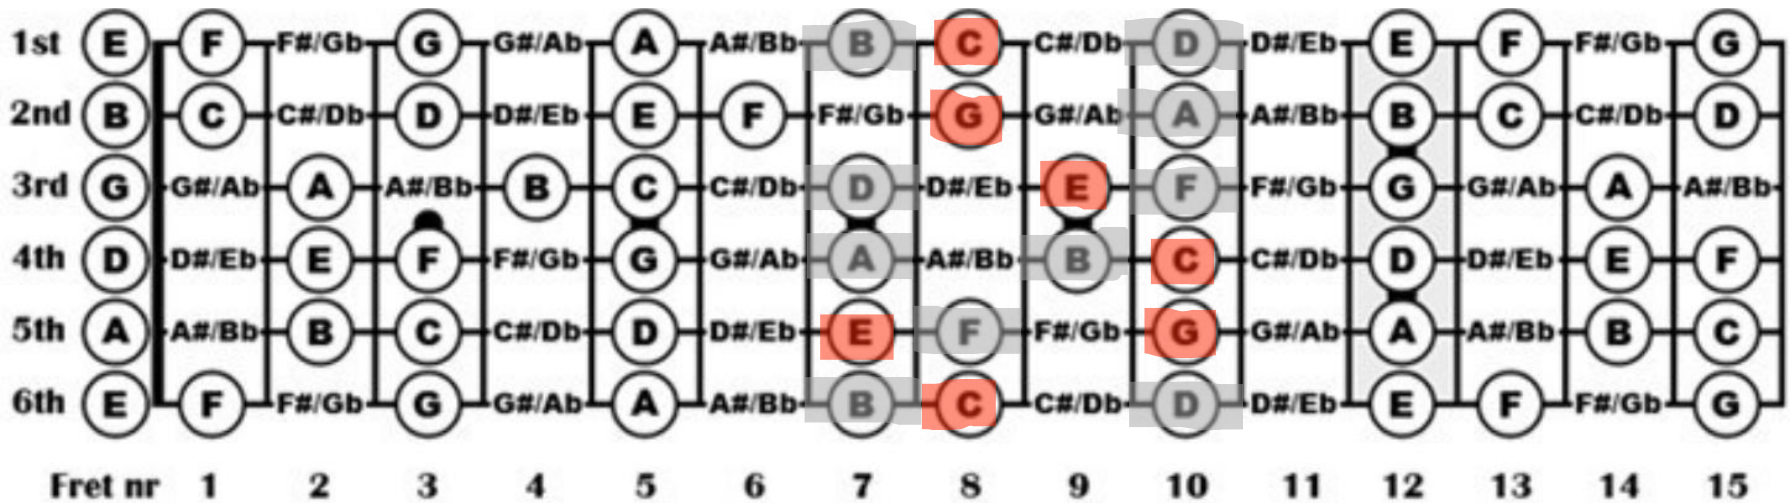

# Soloing in C Major: C - Am - Dm - G7

Notes in the Chord: **Colors**

Passing Tones: **Grey**

Notes in the Chord are **SAFE ZONES**

Notes in Grey are **STEPPING STONES**

## Dm

Notes in the Chord: Colors  
 Passing Tones: Grey

Notes in the Chord are SAFE ZONES  
 Notes in Grey are STEPPING STONES