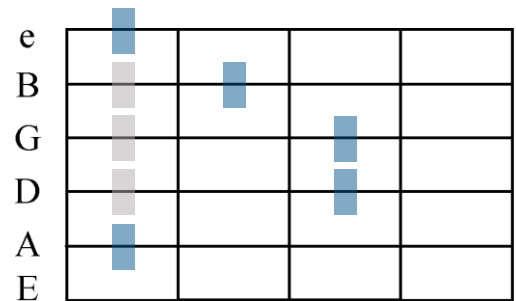

Guitar Standards - Chord Shapes

A - String

Minor   _ m