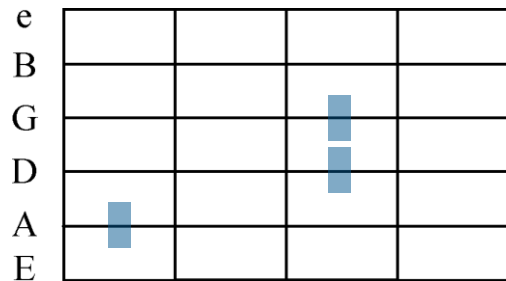

Guitar Standards - Chord Shapes

A - String

Power Chord   _ 5