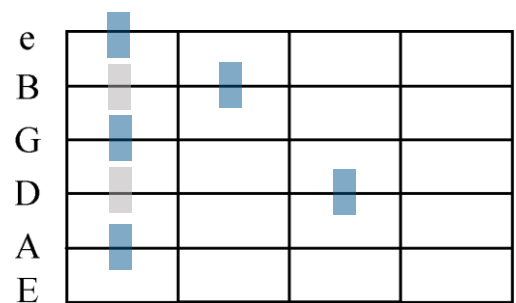

# Guitar Standards - Chord Shapes

## A - String

Power Chord      \_ 5

Minor      \_ m

Major      \_ maj

Minor 7th      \_ m7

Major 7th      \_ maj7

half dim 7<sup>th</sup>      \_ m7(b5)

Dominant 7th      \_ 7