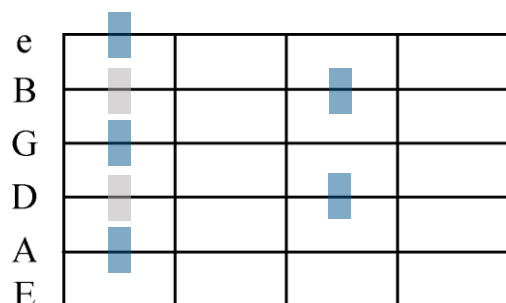

# Guitar Standards - Chord Shapes

## A - String

Power Chord      \_ 5

Minor      \_ m

Major      \_ maj

Minor 7th      \_ m7

Major 7th      \_ maj7

half dim 7<sup>th</sup>      \_ m7(b5)

Dominant 7th      \_ 7