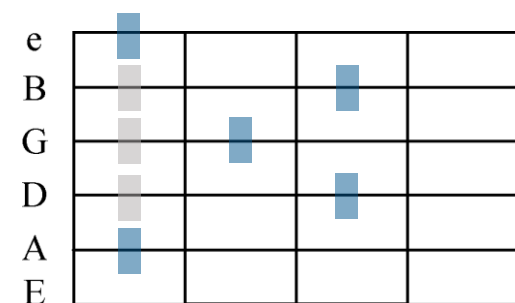

## E - String

Power Chord \_ 5

Minor \_ m

Major \_ maj

Minor 7th \_ m7

Major 7th \_ maj7

half dim 7<sup>th</sup> \_ m7(b5)

Dominant 7th \_ 7

# Guitar Standards - Chord Shapes

## A - String

Power Chord      \_ 5

Minor      \_ m

Major      \_ maj

Minor 7th      \_ m7

Major 7th      \_ maj7

half dim 7<sup>th</sup>      \_ m7(b5)

Dominant 7th      \_ 7