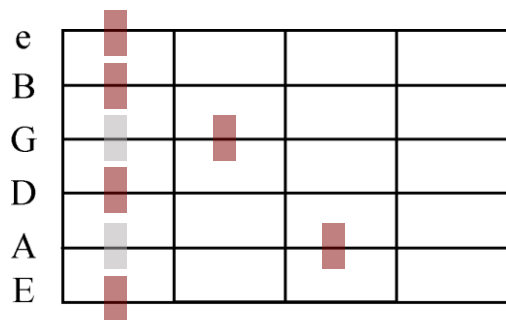

## E - String

Power Chord \_ 5

Minor \_ m

Major \_ maj

Minor 7th \_ m7

Major 7th \_ maj7

half dim 7<sup>th</sup> \_ m7(b5)

Dominant 7th \_ 7

fully dim 7<sup>th</sup> \_ °7