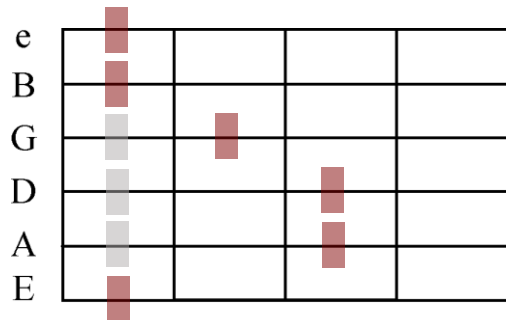

# Guitar Standards - Chord Shapes

## E - String

Power Chord \_ 5

Minor \_ m

Major \_ maj

Minor 7th \_ m7

Major 7th \_ maj7

half dim 7<sup>th</sup> \_ m7(b5)

Dominant 7th \_ 7

fully dim 7<sup>th</sup> \_ °7