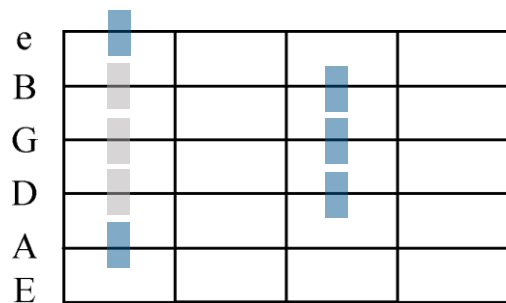

# Guitar Standards - Chord Shapes

## A - String

Power Chord      \_ 5

Minor      \_ m

Major      \_ maj

Minor 7th      \_ m7

Major 7th      \_ maj7

half dim 7<sup>th</sup>      \_ m7(b5)

Dominant 7th      \_ 7