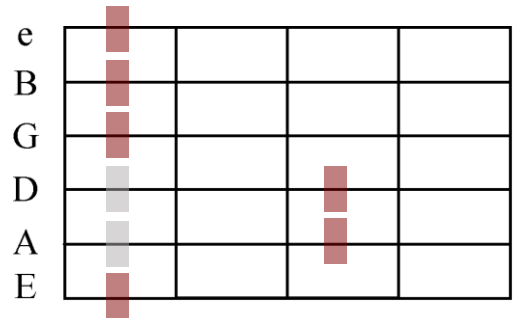

# Guitar Standards - Chord Shapes

## E - String

Power Chord \_ 5

Minor \_ m

Major \_ maj

Minor 7th \_ m7

Major 7th \_ maj7

half dim 7<sup>th</sup> \_ m7(b5)

Dominant 7th \_ 7

## A - String

Power Chord      \_ 5

Minor      \_ m

Major      \_ maj

Minor 7th      \_ m7

Major 7th      \_ maj7

half dim 7<sup>th</sup>      \_ m7(b5)

Dominant 7th      \_ 7