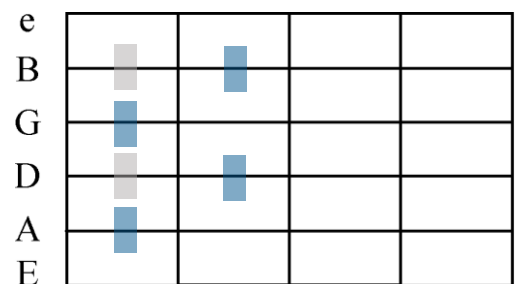

# Guitar Standards - Chord Shapes

## A - String

Power Chord      \_ 5

Minor      \_ m

Major      \_ maj

Minor 7th      \_ m7

Major 7th      \_ maj7

half dim 7<sup>th</sup>      \_ m7(b5)

Dominant 7th      \_ 7