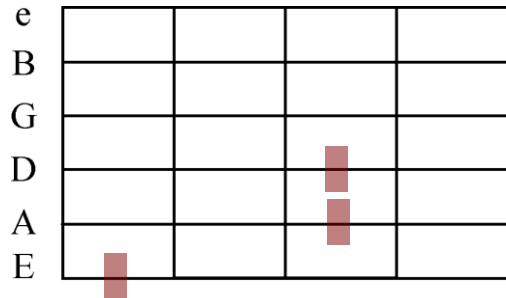

# Guitar Standards - Chord Shapes

## E - String

Power Chord \_ 5

Minor \_ m

Major \_ maj

Minor 7th \_ m7

Major 7th \_ maj7

half dim 7<sup>th</sup> \_ m7(b5)

Dominant 7th \_ 7