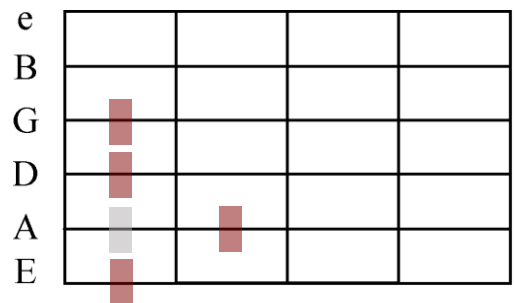

## E - String

Power Chord \_ 5

Minor \_ m

Major \_ maj

Minor 7th \_ m7

Major 7th \_ maj7

half dim 7<sup>th</sup> \_ m7(b5)

Dominant 7th \_ 7

fully dim 7<sup>th</sup> \_ °7