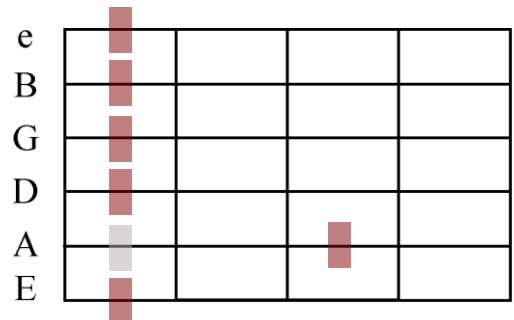

## E - String

Power Chord \_ 5

Minor \_ m

Major \_ maj

Minor 7th \_ m7

Major 7th \_ maj7

half dim 7<sup>th</sup> \_ m7(b5)

Dominant 7th \_ 7

fully dim 7<sup>th</sup> \_ °7