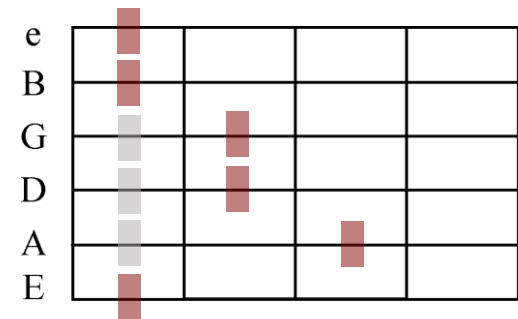

# Guitar Standards - Chord Shapes

## E - String

Power Chord \_ 5

Minor \_ m

Major \_ maj

Minor 7th \_ m7

Major 7th \_ maj7

half dim 7<sup>th</sup> \_ m7(b5)

Dominant 7th \_ 7