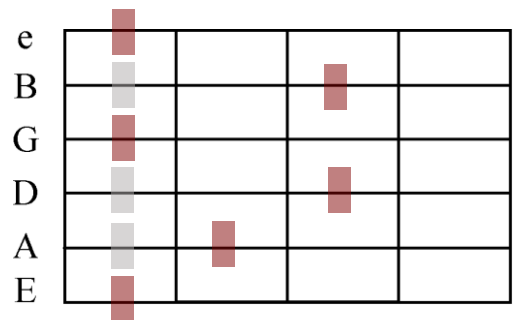

fully dim 7th _ °7